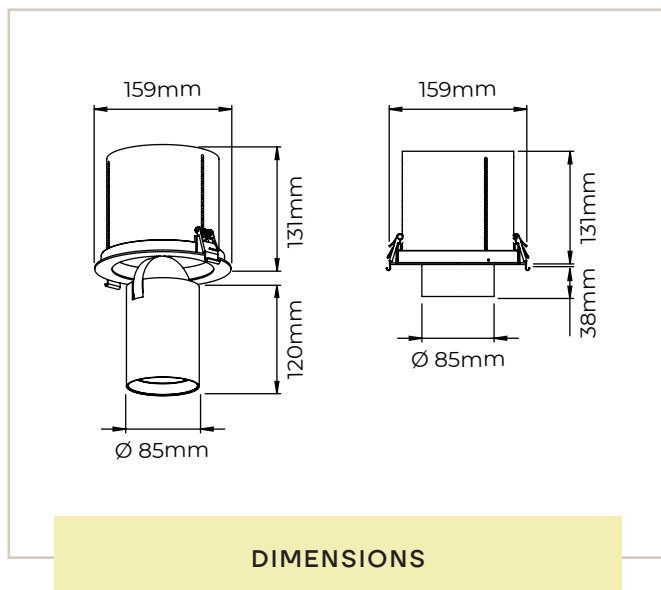

DESIGNED BY ERIK PADKJÆR LARSEN

LED IP20    650° 

5 YEARS WARRANTY  

Other colours on request

Narrow
17

Medium
24

Wide
42

Light Technical Information