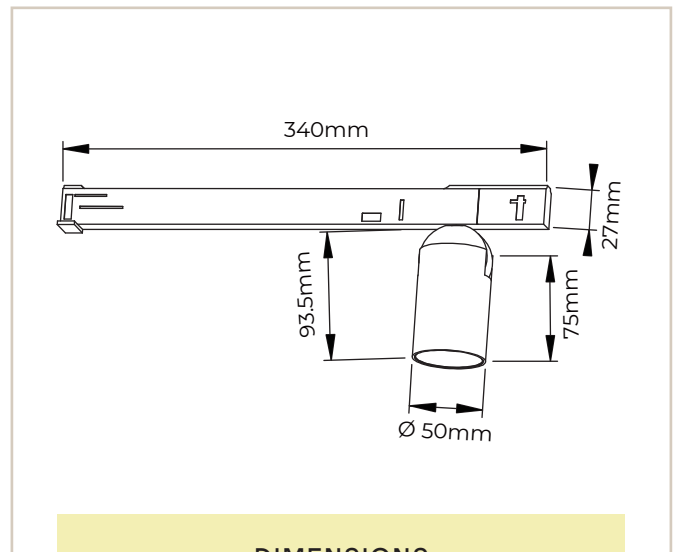

### DESIGNED BY ERIK PADKJÆR LARSEN

Other colours on request

Narrow  
17

Medium  
24

Wide  
36

DIMENSIONS