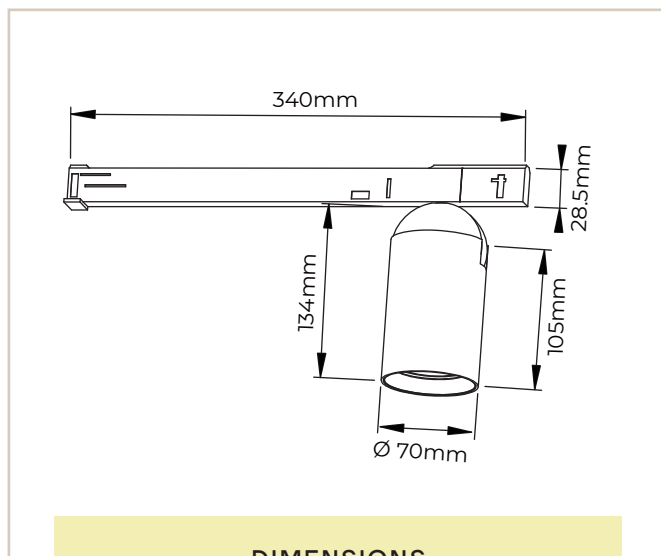

DESIGNED BY ERIK PADKJÆR LARSEN

LED IP20 650°

5 YEARS WARRANTY

Other colours on request

Narrow 17

Medium 24

Wide 36

DIMENSIONS