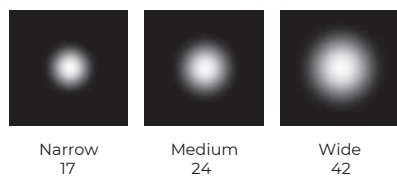

DESIGNED BY ERIK PADKJÆR LARSEN

LED

IP20

650°

A*

5 YEARS WARRANTY

Other colours on request

Light Technical Information