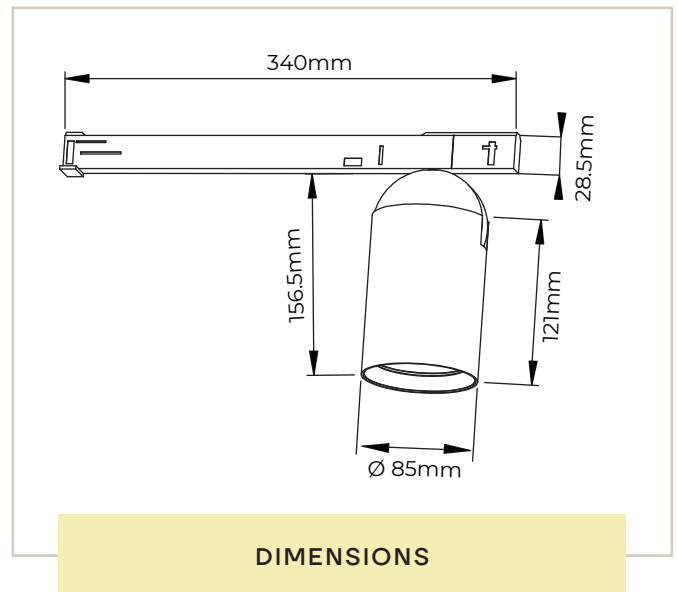

Axis spot data sheet

Axis spot is a futuristic and minimalistic adjustable spotlight – Through the unique adaptor, filled with innovative technology – well tucked away inside the track, Axis spot stand out both in design and functionality. With a wide range of accessory, Axis offer a wide range of applications option - only the imagination is the limit.

The Axis spot structure is based on aluminium and thermoplastic. The aluminium gives the spotlight an exceptionally good passive dissipation, which provide an exceedingly long lifespan. In the thermoplastic adaptor, there is a High frequency Dali driver, with low in-rush current. The swivel joints allow the spot to rotate 355° and tilted to both sides. With a high efficiency reflector or zoom, which is position deep in the spot, the Axis spot provide an elevated level of visual comfort and low glare.

DESIGNED BY ERIK PADKJÆR LARSEN

LED

IP20

650°

A*

5 YEARS WARRANTY

Other colours on request

Light Technical Information

W source	24	Lamp Type	COB	Ripple (%)	<5
W system	28	Voltage (V)	31-37	Ballast losses (W)	/
lm source	2963/ 3093/ 3248/ 3398	LED Current (mA)	700	Control	DALI
lm system	2519/2629/ 2761/2888	MacAdam Step	3	UGR	≤19
Lm/W	92/ 96/100/105	LED numbers	1	GWT (C)	650
Lm in emergency mode	/	Tc (Ta25 C)	75	Rotation angle (°)	355
CCT	2700/ 3000/ 4000/ 5000	Life span LED	50000H L70B50	Tilting angle (°)	70
CRI	90	Power factor	PF>0.9	Cutout (mm)	/
Lamp code	CXM-14-30-90-36-TC40	Minimum dimming (%)	0-100	Looping	/