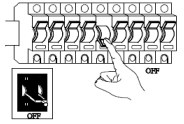

## GRAVITY TRIMLESS MODULE DOWNLIGHT SERIES INSTALLTION MANUAL

Before installation:

1. The entire installation process must be installed by a qualified electrician.
2. Make sure that the luminaires and the power supply units are always disconnected from the main supply before starting the installation.  
DO NOT make connection with power ON. Keep the installation manual and follow the procedures properly.