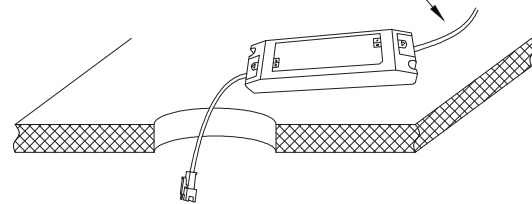

## GRAVITY MODULE DOWNLIGHT SERIES INSTALLTION MANUAL

Before installation:

1. The entire installation process must be installed by a qualified electrician.
2. Make sure that the luminaires and the power supply units are always disconnected from the main supply before starting the installation.  
DO NOT make connection with power ON. Keep the installation manual and follow the procedures properly.

	GR-DM1	GR-DM2	GR-DM3
ØA	68mm	100mm	150mm

0.75m<sup>2</sup> double insulation cables  
External power supply voltage input 220-240VAC

	GR-DM1	GR-DM2	GR-DM3
A	65mm	80mm	100mm