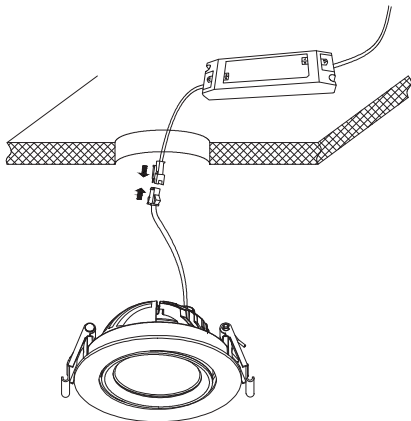

## GRAVITY MODULE DOWNLIGHT SERIES INSTALLTION MANUAL

Before installation:

1. The entire installation process must be installed by a qualified electrician.
2. Make sure that the luminaires and the power supply units are always disconnected from the main supply before starting the installation.  
DO NOT make connection with power ON. Keep the installation manual and follow the procedures properly.

	GR-DM1	GR-DM2	GR-DM3
ØA	68mm	100mm	150mm

0.75m<sup>2</sup> double insulation cables  
External power supply voltage input 220-240VAC

	GR-DM1	GR-DM2	GR-DM3
A	65mm	80mm	100mm