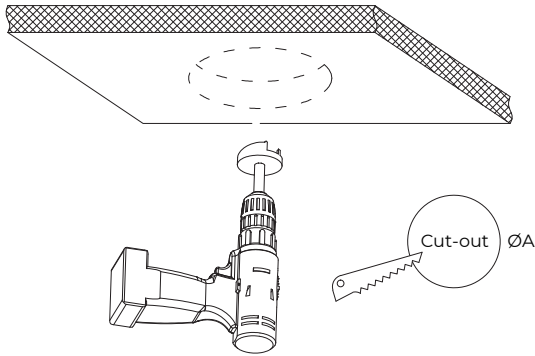

## GRAVITY MODULE DOWNLIGHT SERIES INSTALLTION MANUAL

Before installation:

1. The entire installation process must be installed by a qualified electrician.
2. Make sure that the luminaires and the power supply units are always disconnected from the main supply before starting the installation.  
DO NOT make connection with power ON. Keep the installation manual and follow the procedures properly.

	GR-DM1	GR-DM2	GR-DM3
ØA	68mm	100mm	150mm

0.75m<sup>2</sup> double insulation cables  
External power supply voltage input 220-240VAC

	GR-DM1	GR-DM2	GR-DM3
A	65mm	80mm	100mm