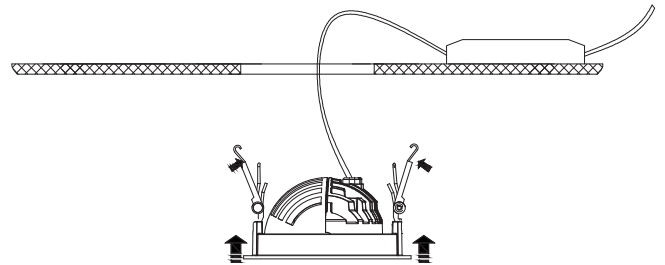

## GRAVITY MODULE DOWNLIGHT SERIES INSTALLTION MANUAL

Before installation:

1. The entire installation process must be installed by a qualified electrician.
2. Make sure that the luminaires and the power supply units are always disconnected from the main supply before starting the installation.  
DO NOT make connection with power ON. Keep the installation manual and follow the procedures properly.

	GR-DM1	GR-DM2	GR-DM3
ØA	68mm	100mm	150mm

0.75m<sup>2</sup> double insulation cables  
External power supply voltage input 220-240VAC

	GR-DM1	GR-DM2	GR-DM3
A	65mm	80mm	100mm