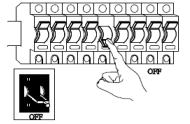

## GRAVITY MODULE DOWNLIGHT SERIES INSTALLTION MANUAL

Before installation:

1. The entire installation process must be installed by a qualified electrician.
2. Make sure that the luminaires and the power supply units are always disconnected from the main supply before starting the installation.  
DO NOT make connection with power ON. Keep the installation manual and follow the procedures properly.