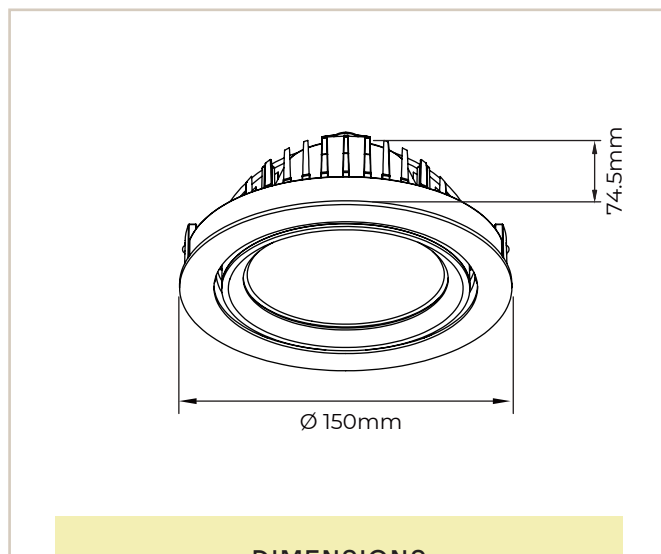

DESIGNED BY ERIK PADKJÆR LARSEN

LED IP20 650°

5 YEARS WARRANTY

Other colours on request

Narrow 17

Medium 24

Wide 36

DIMENSIONS