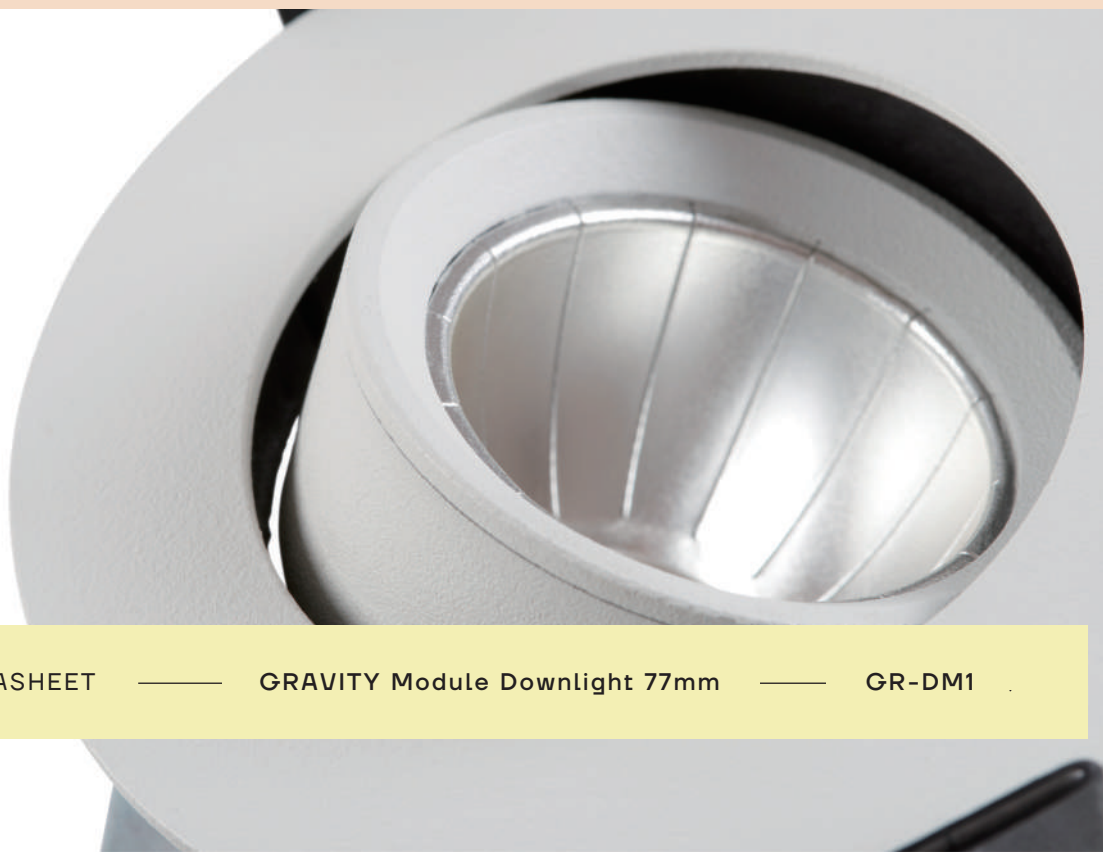

HERE&AFTER

info@hereandafter.com

hereandafter.com

Gravity DM data sheet

Gravity DW is a minimalistic adjustable recessed downlight. With its small diameter and low built-in height this is a very compact and high efficiency luminaire, which suitable for built-in in ceilings of all kinds or where there is no space.

The Gravity ´s compact structure is based on aluminium, which gives an exceptionally good passive dissipation, which provide a long lifespan. The patented and compact engineered adjustment system allows

Gravity to rotate 355° and tilted 30° without taking up much space. With a high efficiency reflector, recessed into the luminaires, the gravity provides a high level of visual comfort and low glare.

DESIGNED BY ERIK PADKJÆR LARSEN