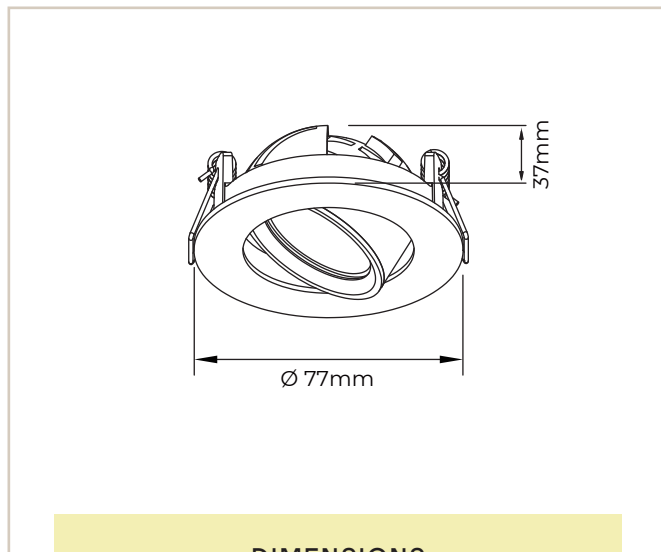

Gravity to rotate 355° and tilted 30° without taking up much space. With a high efficiency reflector, recessed into the luminaires, the gravity provides a high level of visual comfort and low glare.

DESIGNED BY ERIK PADKJÆR LARSEN

LED IP20 650°

5 YEARS WARRENTY

Other colours on request

CB

Narrow 17 Medium 24 Wide 36

DIMENSIONS

Light Technical Information

W source	7	Lamp Type	COB	Ripple (%)	<5
W system	9	Voltage (V)	31-37	Ballast losses (W)	/
lm source	808/ 853/ 905/ 911	LED Current (mA)	200	Control	Triac/DALI/0-10V
lm system	785/ 829/ 880/ 885	MacAdam Step	3	UGR	20
Lm/W	89/ 94/100/101	LED numbers	1	GWT (C)	650
Lm in emergency mode	/	Tc (Ta25 C)	81	Rotation angle (°)	355
CCT	2700/ 3000/ 4000/ 5000	Life span LED	50000H L70B50	Tilting angle (°)	30
CRI	90/ 95	Power factor	PF>0.9	Cutout (mm)	Φ 68
Lamp code	CXM-6-30-90-36-TC40	Minimum dimming (%)	1	Looping	/