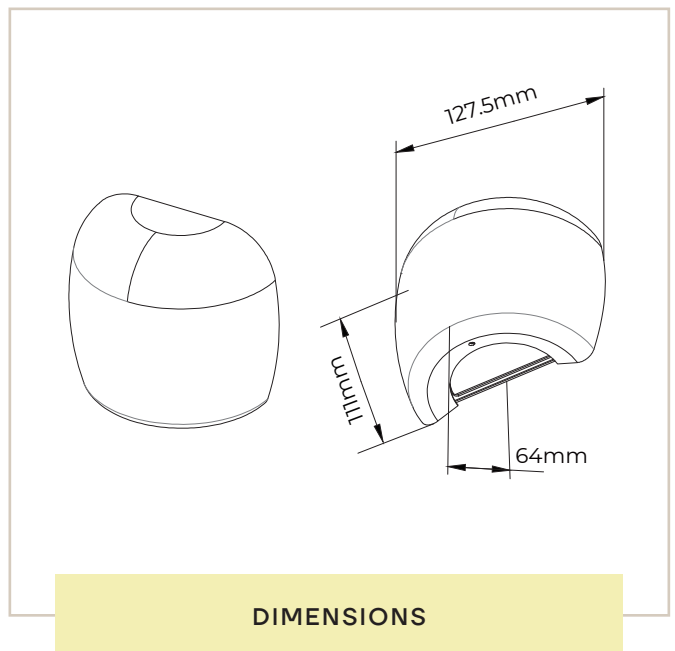

DESIGNED BY ERIK PADKJÆR LARSEN

LED
IP44

650°
A*

5 YEARS WARRANTY

Other colours on request

Light Technical Information

W source	7	Lamp Type	COB	Ripple (%)	±5
W system	9	Voltage (V)	31-37	Over voltage protection	/
Im source	713/765/829/803	LED Current (mA)	200	Ballast losses (W)	/
Im system	607/651/705/684	MacAdam Step	3	Control	Phase Dimmable
Lm/W	71/77/83/81	LED numbers	1	UGR	27
Lm in emergency mode	/	Tc (Ta25 °C)	80	GWT (°C)	650
CCT	2700/3000/4000/5000	Life span LED	50000H L70B50	Rotation angle (°)	/
CRI	95	Power factor	PF>0.9	Tilting angle (°)	/
Lamp code	CXM-6-30-95-36-TC40	Minimum dimming (%)	5	Cutout (mm)	/
Looping	/	/	/	/	/