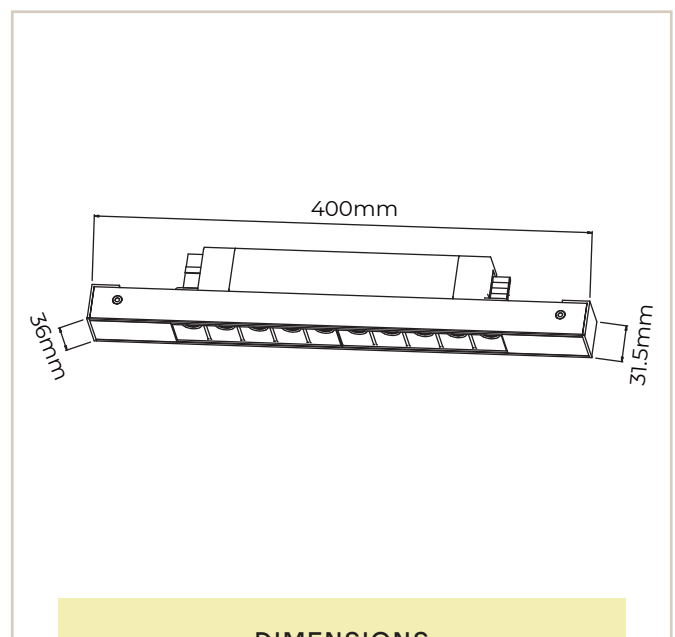

Other colours on request

Narrow
15

Medium
30

Wide
45

DIMENSIONS

Light Technical Information

W source	20	Voltage (V)	28-32	Over voltage protection	/
W system	22	LED Current (mA)	700	Ballast losses (W)	/
lm source	1672/ 1808/ 2079	MacAdam Step	3	Control	DALI
lm system	1404/ 1518/ 1746	LED numbers	1	UGR	19
Lm in emergency mode	/	Tc (Ta25 °C)	65	GWT (°C)	650
CCT	2700/ 3000/ 4000	Life span LED	L90B50	Rotation angle (°)	/
CRI	95	Power factor	PF>0.9	Tilting angle (°)	/
Lamp code	SST-20	Minimum dimming (%)	1	Cutout (mm)	/
Lamp Type	SMD	Ripple (%)	<5	Looping	/