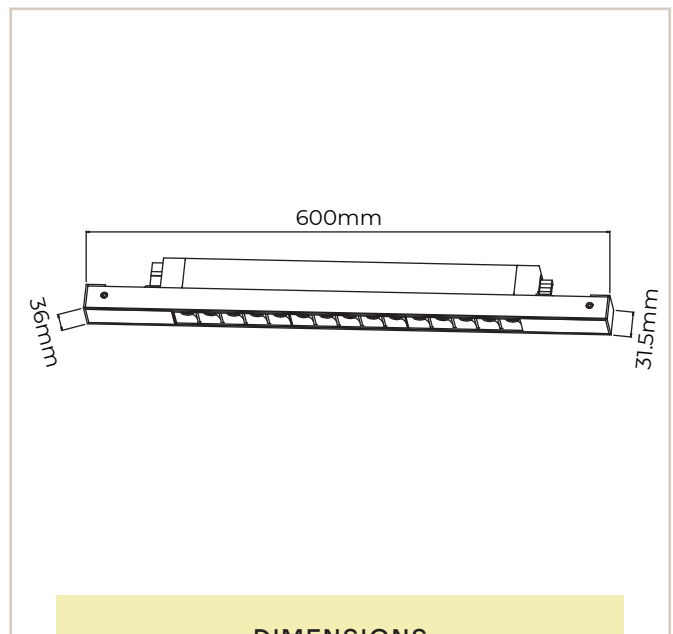

Other colours on request

Narrow
15

Medium
30

Wide
45

DIMENSIONS

Light Technical Information

W source	30	Voltage (V)	28-32	Over voltage protection	/
W system	33	LED Current (mA)	700	Ballast losses (W)	/
Im source	2509/ 2712/ 3119	MacAdam Step	3	Control	DALI
Im system	2135/ 2308/ 2655	LED numbers	1	UGR	19
Lm in emergency mode	/	Tc (Ta25°C)	65	GWT (°C)	650
CCT	2700/ 3000/ 4000	Life span LED	L90B50	Rotation angle (°)	/
CRI	95	Power factor	PF>0.9	Tilting angle (°)	/
Lamp code	SST-20	Minimum dimming (%)	1	Cutout (mm)	/
Lamp Type	SMD	Ripple (%)	<5	Looping	/