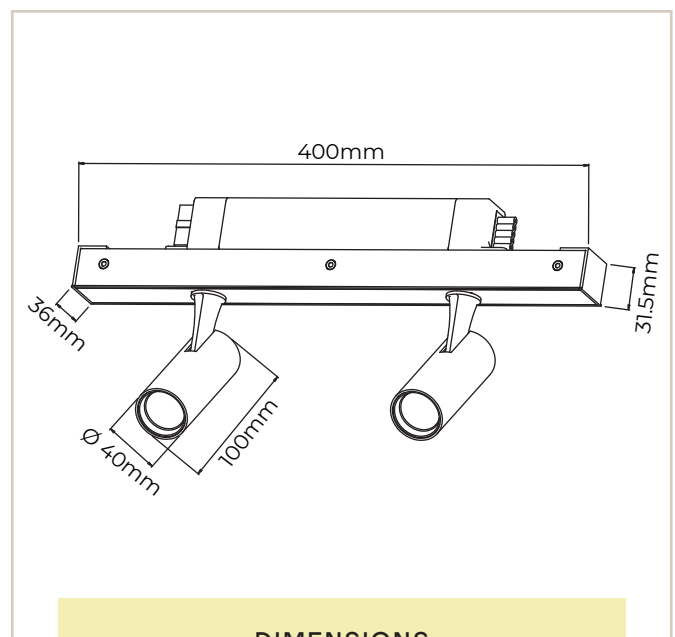

Other colours on request

Narrow
17

Medium
24

Wide
36

DIMENSIONS

Light Technical Information

W source	9	Voltage (V)	34-38	Over voltage protection	/
W system	11	LED Current (mA)	250	Ballast losses (W)	/
Im source	1039/ 1124/ 1209	MacAdam Step	3	Control	DALI
Im system	836/ 904/ 972	LED numbers	1	UGR	19
Lm in emergency mode	/	Tc (Ta25 °C)	75	GWT (°C)	650
CCT	2700/ 3000/ 4000	Life span LED	L70B50	Rotation angle (°)	355
CRI	90/ 95	Power factor	PF>0.9	Tilting angle (°)	90
Lamp code	CXM-6-30-90-36-TC40	Minimum dimming (%)	1	Cutout (mm)	/
Lamp Type	COB	Ripple (%)	<5	Looping	/