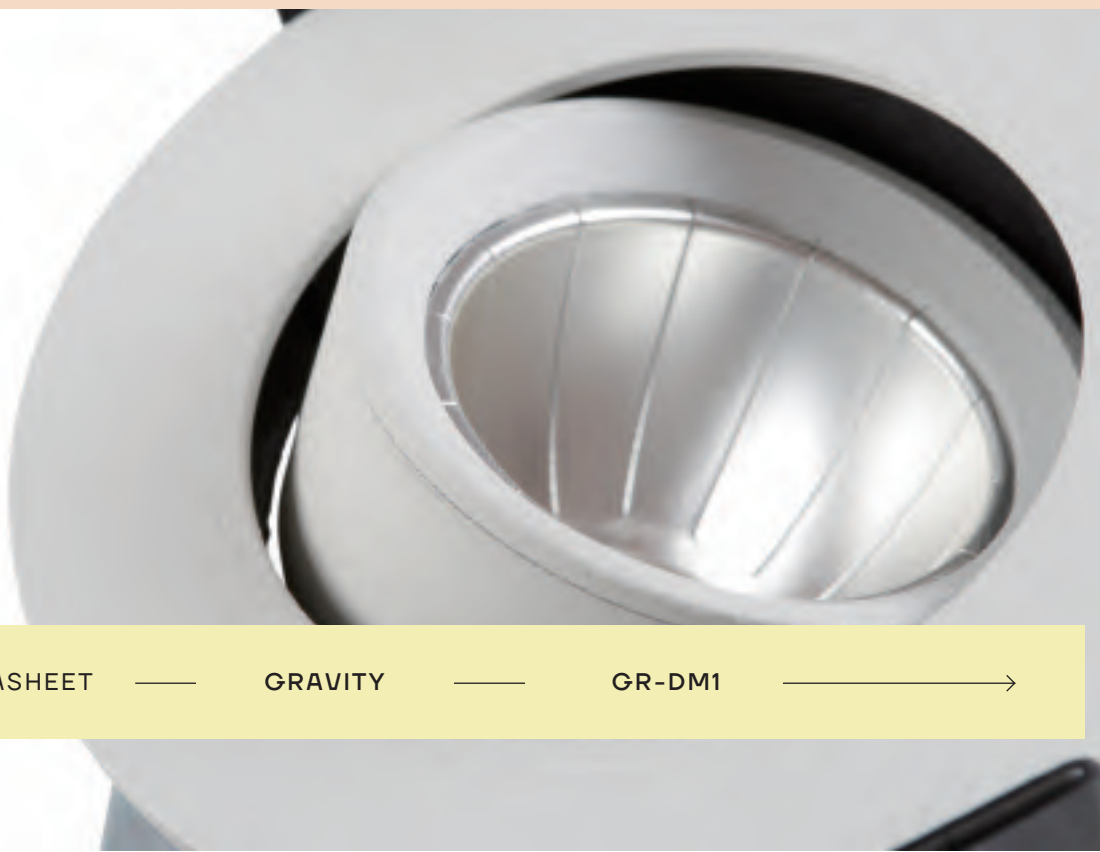

HERE&AFTER

info@hereandafter.com

hereandafter.com

PRODUCT DATASHEET

GRAVITY

GR-DM1

Gravity DM data sheet

Gravity DW is a minimalistic adjustable recessed downlight. With its small diameter and low built-in height this is a very compact and high efficiency luminaire, which suitable for built-in in ceilings of all kinds or where there is no space.

The Gravity ´s compact structure is based on aluminium, which gives an exceptionally good passive dissipation, which provide a long lifespan. The patented and compact engineered adjustment system allows

Gravity to rotate 355° and tilted 30° without taking up much space. With a high efficiency reflector, recessed into the luminaires, the gravity provides a high level of visual comfort and low glare.

DESIGNED BY ERIK PADKJÆR LARSEN