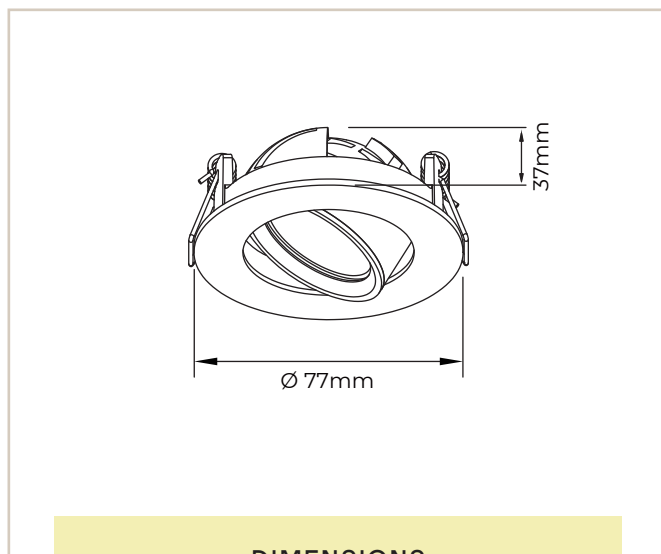

LED
IP20
Dimmable
IN DOOR
III
650
A+

Other colours on request

Narrow
17

Medium
24

Wide
36

DIMENSIONS

Light Technical Information

W source	7	Lamp Type	COB	Ripple (%)	<5
W system	9	Voltage (V)	31-37	Ballast losses (W)	/
lm source	808/853/905/911	LED Current (mA)	200	Control	Triac/DALI/0-10V
lm system	785/829/880/885	MacAdam Step	3	UGR	20
Lm/W	89/94/100/101	LED numbers	1	GWT (C)	650
Lm in emergency mode	/	Tc (Ta25 C)	81	Rotation angle (°)	355
CCT	2700/ 3000/ 4000/5000	Life span LED	50000H L70B50	Tilting angle (°)	30
CRI	90/95	Power factor	PF>0.9	Cutout (mm)	Φ68
Lamp code	CXM-6-30-90-36-TC40	Minimum dimming (%)	1	Looping	/