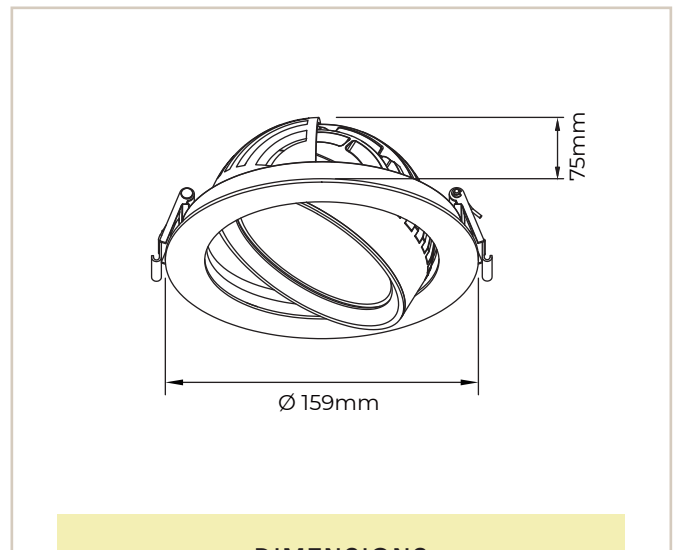

HERE&AFTER

info@hereandafter.com

hereandafter.com

PRODUCT DATASHEET

GRAVITY

GR-DM3

Gravity DM data sheet

Gravity DW is a minimalistic adjustable recessed downlight. With its small diameter and low built-in height this is a very compact and high efficiency luminaire, which suitable for built-in in ceilings of all kinds or where there is no space.

Gravity to rotate 355° and tilted 30° without taking up much space. With a high efficiency reflector, recessed into the luminaires, the gravity provides a high level of visual comfort and low glare.

DESIGNED BY ERIK PADKJÆR LARSEN

LED
IP20
Dimmable
IN DOOR
III
650
A+

Other colours on request

Narrow 17 Medium 24 Wide 36

DIMENSIONS

Light Technical Information

W source	24	Lamp Type	COB	Ripple (%)	<5
W system	25	Voltage (V)	31-37	Ballast losses (W)	/
lm source	2963/3093/3248/3398	LED Current (mA)	700	Control	Triac/DALI/0-10V
lm system	2719/2838/2980/3118	MacAdam Step	3	UGR	20
Lm/W	103/112/113/119	LED numbers	1	GWT (°C)	650
Lm in emergency mode	/	Tc (Ta25 °C)	67	Rotation angle (°)	355
CCT	2700/ 3000/4000/5000	Life span LED	50000H L70B50	Tilting angle (°)	30
CRI	90/95	Power factor	PF>0.9	Cutout (mm)	Φ150
Lamp code	CXM-14-30-90-36-TC40	Minimum dimming (%)	1	Looping	/